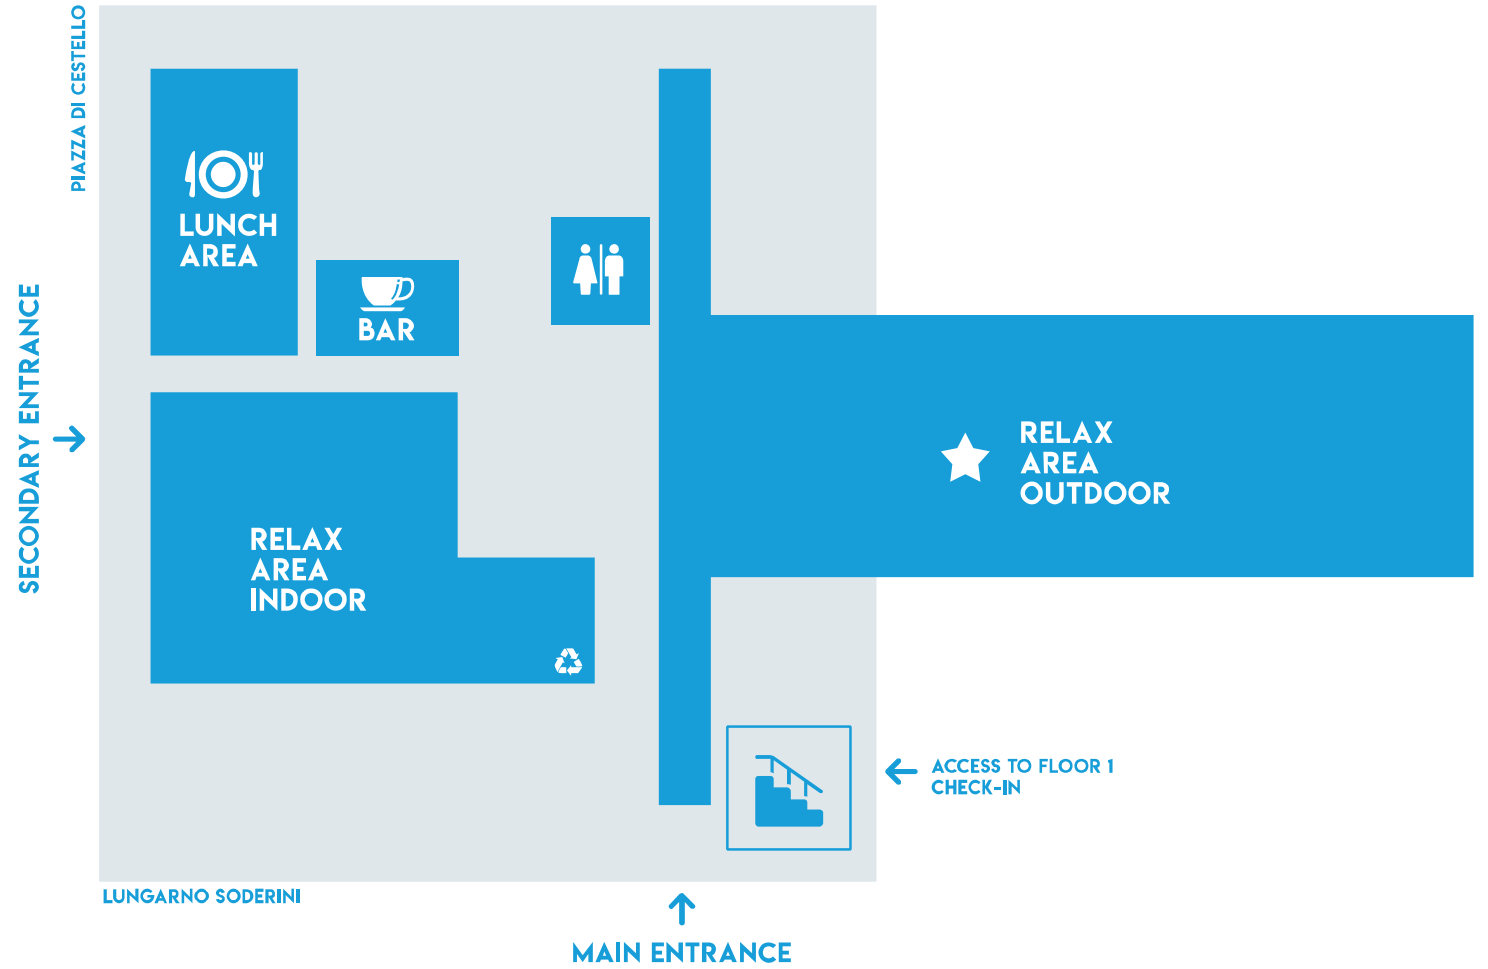

MAP
NANA BIANCA
GROUND FLOOR

ORGANIZED BY

Italian Interactive Digital Entertainment Association

SUPPORTED BY

madeinitaly.gov.it

Ministero degli Affari Esteri
e della Cooperazione Internazionale

COUNTRY PARTNER