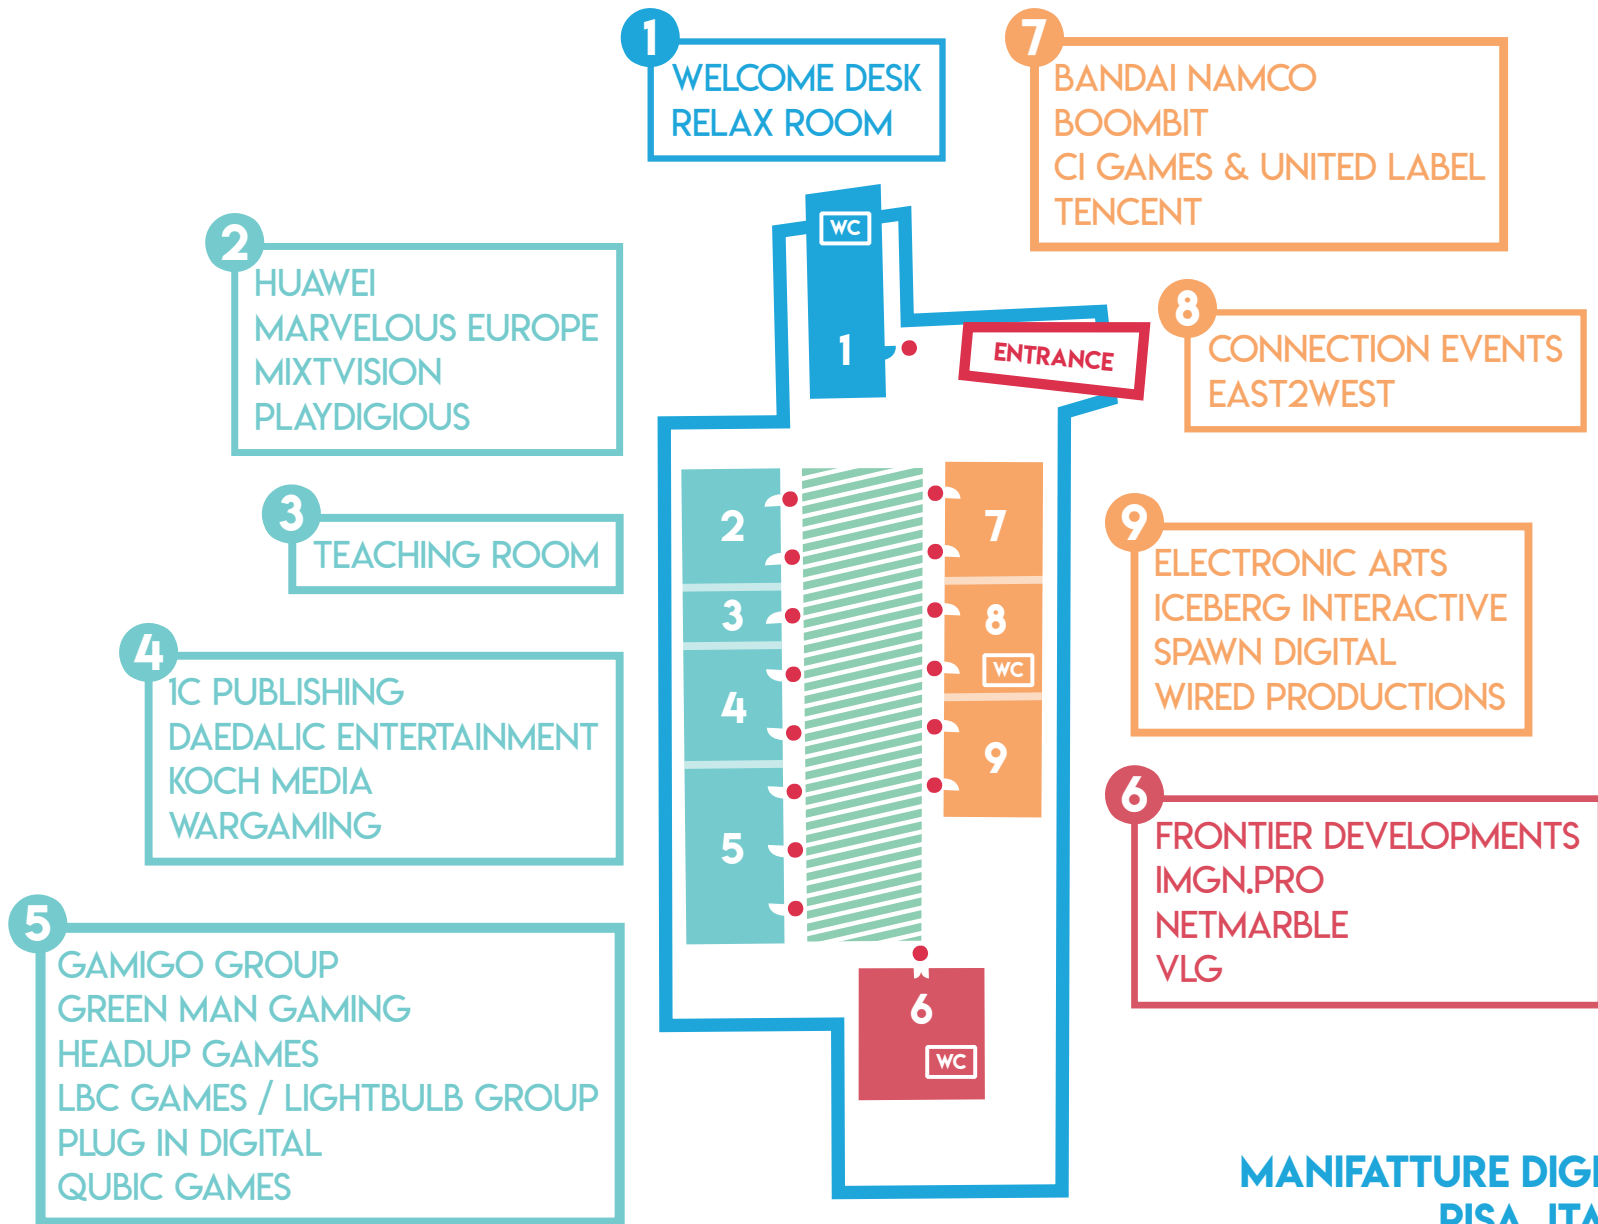

EVENT MAP

MANIFATTURE DIGITALI CINEMA
PISA, ITALY